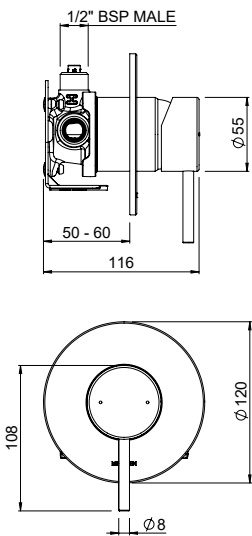

### MINIMALIST MK2 SHOWER MIXER WITH FASTFLOW II

**CONSTRUCTION:** Brass  
**CLASSIFICATION:** Suitable for **all pressures** systems  
**INLET CONNECTIONS:** 1/2" BSP male  
**OUTLET CONNECTION:** N/A  
**WORKING PRESSURES:** above 17kPa  
**DIMENSIONS FOR FITTING:** N/A  
**OPERATING TEMPERATURE:** 5°C - 80°C